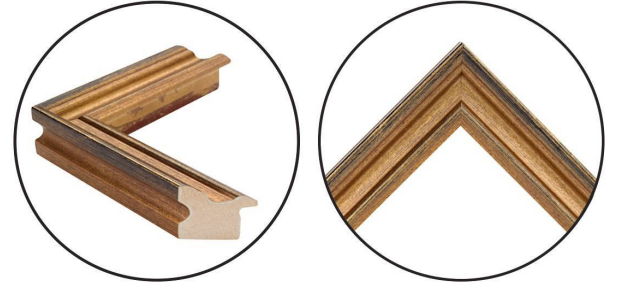

# WENDOVER ART GROUP

---

ITEM NUMBER : **15326**

TITLE : **Glamour and Gold 1**

OUTWARD DIMENSION (W X H) : **36.5" x 52.5"**

FRAME (WIDTH X DEPTH) : **M0899SUB1**  
**1.5" x 1.75"**

FRAME FINISH : **Standard Frame**  
**Gold**

DESCRIPTION :

**Gold Leaf Art**