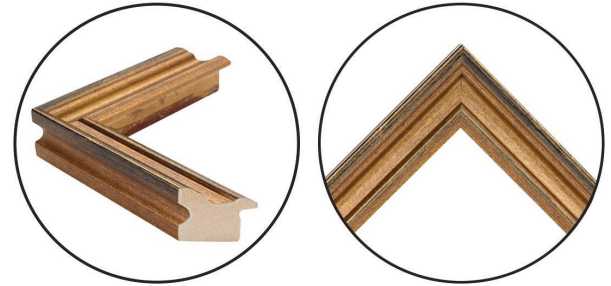

WENDOVER ART GROUP

ITEM NUMBER : **15326**

TITLE : **Glamour and Gold 1**

OUTWARD DIMENSION (W X H) : **36.5" x 52.5"**

FRAME (WIDTH X DEPTH) : M0899SUB1 | 1.5" x 1.75"

FRAME FINISH : **Standard Frame**

Gold

DESCRIPTION :

Gold Leaf Art