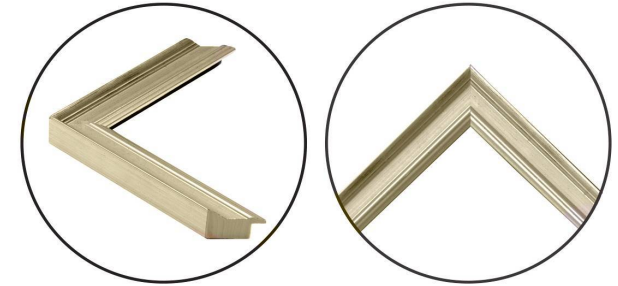

# WENDOVER ART GROUP

ITEM NUMBER : **11592**

TITLE : **Paris by Day 4**

OUTWARD DIMENSION (W X H) : **27.75" x 22.75"**

FRAME (WIDTH X DEPTH) : M0597SUB1 | 1.25" x 1"

FRAME FINISH : **Standard Frame**

**Silver Leaf**

DESCRIPTION :

**Deckled and Floated on Mat**