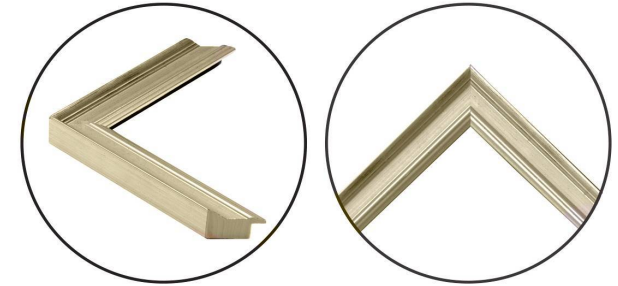

WENDOVER ART GROUP

ITEM NUMBER : **30680**

TITLE : **Pastel Hillside 5**

OUTWARD DIMENSION (W X H) : **21.75" x 21.75"**

FRAME (WIDTH X DEPTH) : **M0597SUB1
1.25" x 1"**

FRAME FINISH : **Standard Frame
Silver Leaf**

DESCRIPTION :

Deckled and Floated on Mat