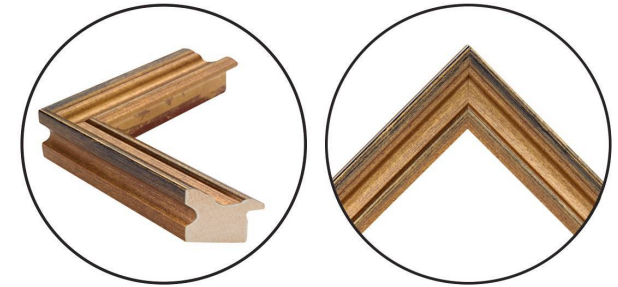

WENDOVER ART GROUP

ITEM NUMBER : **30703**

TITLE : **Road Home (30703)**

OUTWARD DIMENSION (W X H) : **52.5" x 52.5"**

FRAME (WIDTH X DEPTH) : **M0899SUB1 | 1.5" x 1.75"**

FRAME FINISH : **Standard Frame**

Gold

DESCRIPTION :

Gallery Wrapped, Artist Enhanced