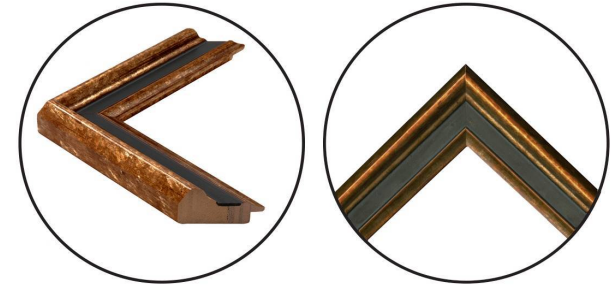

WENDOVER ART GROUP

ITEM NUMBER : **35041**

TITLE : **Storming the Castle**

OUTWARD DIMENSION (W X H) : **34.5" x 44.5"**

FRAME (WIDTH X DEPTH) : M0686 | 1.5" x 1.25"

FRAME FINISH : **Standard Frame**

Distressed Antique Gold and B

DESCRIPTION :

Straight Fit (No Mats), with Liner, and Hand Applied

Leafing