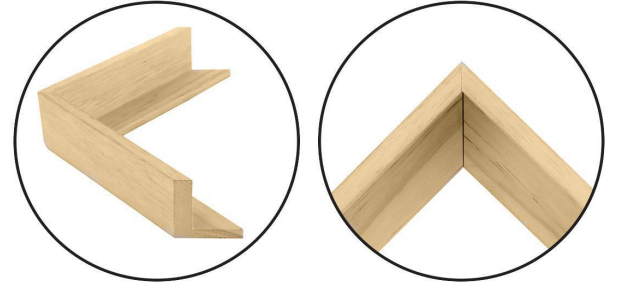

WENDOVER ART GROUP

ITEM NUMBER : **LA4105**

TITLE : **Outside the Garden 1**

OUTWARD DIMENSION (W X H) : **31" x 41"**

FRAME (WIDTH X DEPTH) : MC0618SUB1 | 0.38" x 2.25"

FRAME FINISH : **Floater Frame**

Natural

DESCRIPTION :

Gallery Wrapped, Artist Enhanced