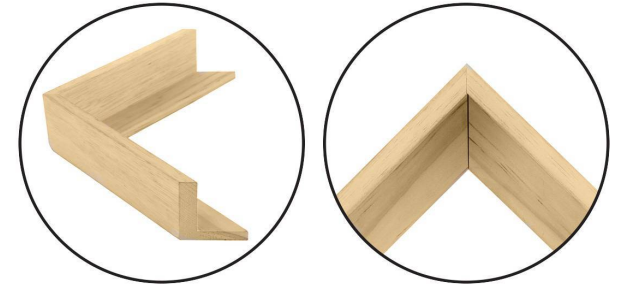

WENDOVER ART GROUP

ITEM NUMBER : **LA4107**

TITLE : **Outside the Garden 3**

OUTWARD DIMENSION (W X H) : **31" x 41"**

FRAME (WIDTH X DEPTH) : MC0618SUB1 | 0.38" x 2.25"

FRAME FINISH : **Floater Frame**

Natural

DESCRIPTION :

Gallery Wrapped, Artist Enhanced