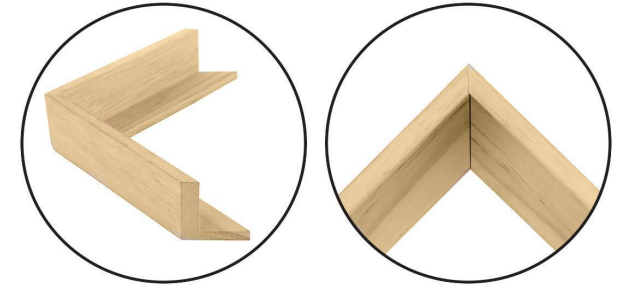

WENDOVER ART GROUP

ITEM NUMBER : **LA4107**

TITLE : **Outside the Garden 3**

OUTWARD DIMENSION (W X H) : **31" x 41"**

FRAME (WIDTH X DEPTH) : **MC0618SUB1**
0.38" x 2.25"

FRAME FINISH : **Floater Frame**
Natural

DESCRIPTION :

Gallery Wrapped, Artist Enhanced