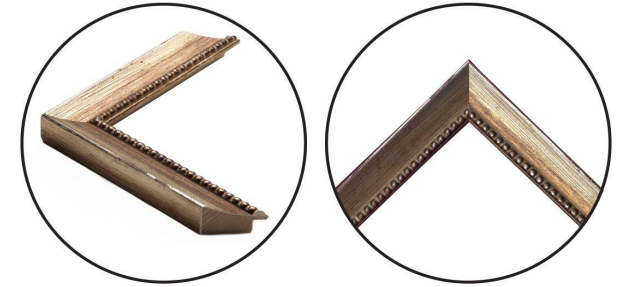

WENDOVER ART GROUP

ITEM NUMBER : **10680**

TITLE : **Majestic Overview VI**

OUTWARD DIMENSION (W X H) : **28.5" x 28.5"**

FRAME (WIDTH X DEPTH) : **M0569SUB1
1.25" x 0.88"**

FRAME FINISH : **Standard Frame
Distressed Antique Silver with**

DESCRIPTION :

Deckled and Floated on Mat; Cracked Finish