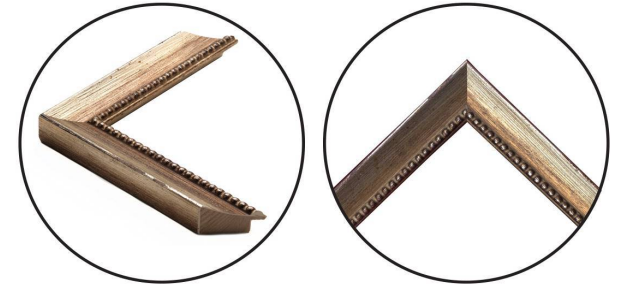

WENDOVER ART GROUP

ITEM NUMBER : **10693**

TITLE : **My Journey Home 5**

OUTWARD DIMENSION (W X H) : **21" x 24"**

FRAME (WIDTH X DEPTH) : M0569SUB1 | 1.25" x 0.88"

FRAME FINISH : **Standard Frame**

Distressed Antique Silver with

DESCRIPTION :

Single Mat, with Fillet