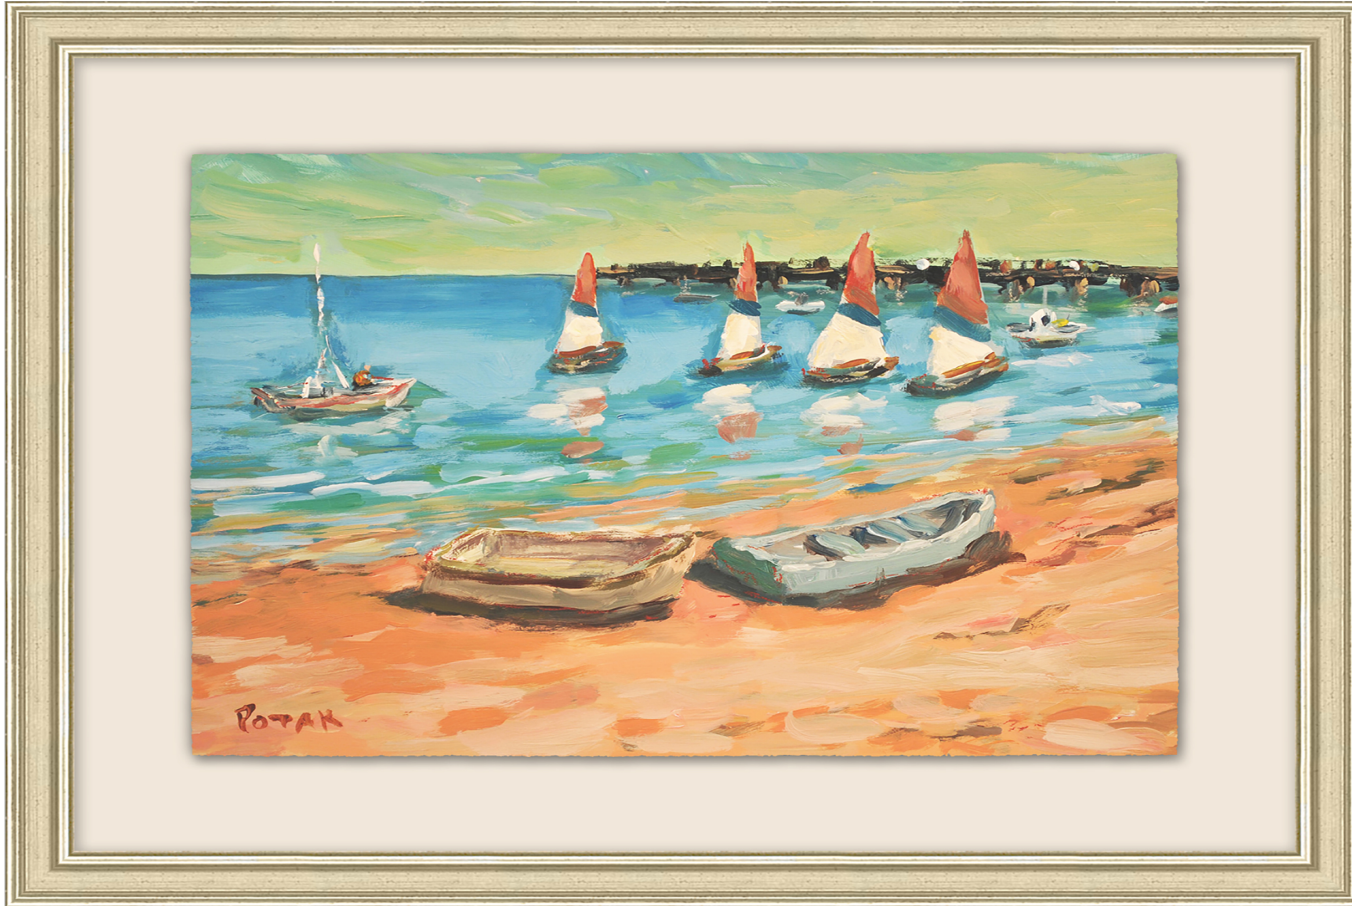

WENDOVER ART GROUP

ITEM NUMBER : **28848**

TITLE : **Ocean Inlet 4**

OUTWARD DIMENSION (W X H) : **22" x 18"**

FRAME (WIDTH X DEPTH) : **M0597SUB1
1.13" x 1"**

FRAME FINISH : **Standard Frame
Silver Leaf**

DESCRIPTION :

Deckled and Floated on Mat