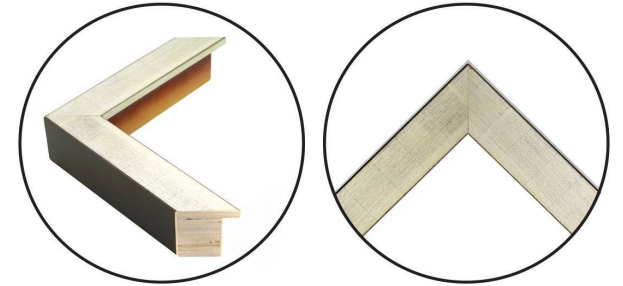

# WENDOVER ART GROUP

ITEM NUMBER : 37296

TITLE : **Royal Gardens 2**

OUTWARD DIMENSION (W X H) : **26" x 32"**

FRAME (WIDTH X DEPTH) : **M0801SUB1**  
**1.25" x 1.88"**

FRAME FINISH : **Standard Frame**  
**Antique Silver Etched**

DESCRIPTION :

**Deckled and Floated on Mat, Hand-Applied Gold Leaf**

**Deckle**