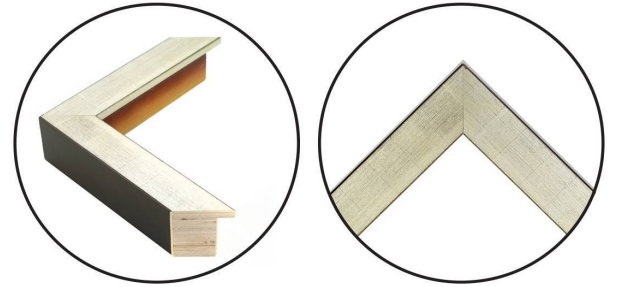

WENDOVER ART GROUP

ITEM NUMBER : **37296**

TITLE : **Royal Gardens 2**

OUTWARD DIMENSION (W X H) : **26" x 32"**

FRAME (WIDTH X DEPTH) : M0801SUB1 | 1.25" x 1.88"

FRAME FINISH : **Standard Frame**

Antique Silver Etched

DESCRIPTION :

Deckled and Floated on Mat, Hand-Applied Gold Leaf

Deckle