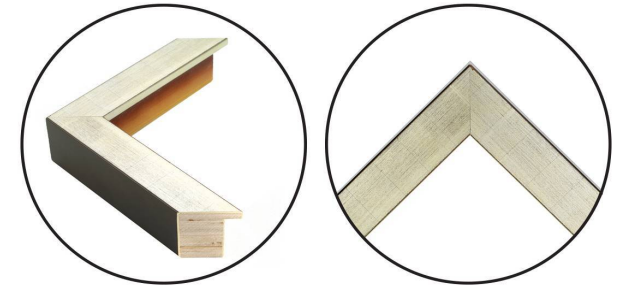

WENDOVER ART GROUP

ITEM NUMBER : 37297

TITLE : **Royal Gardens 3**

OUTWARD DIMENSION (W X H) : **26" x 32"**

FRAME (WIDTH X DEPTH) : M0801SUB1 | 1.25" x 1.88"

FRAME FINISH : **Standard Frame**

Antique Silver Etched

DESCRIPTION :

Deckled and Floated on Mat, Hand-Applied Gold Leaf

Deckle