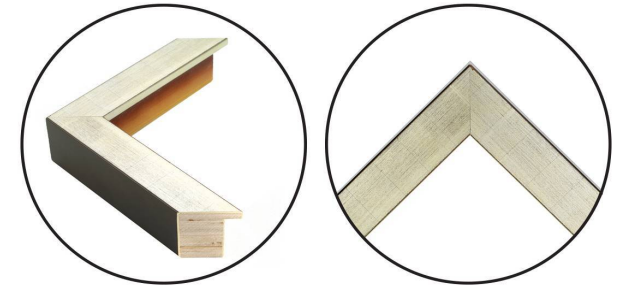

WENDOVER ART GROUP

ITEM NUMBER : 37297

TITLE : **Royal Gardens 3**

OUTWARD DIMENSION (W X H) : **26" x 32"**

FRAME (WIDTH X DEPTH) : **M0801SUB1**
1.25" x 1.88"

FRAME FINISH : **Standard Frame**
Antique Silver Etched

DESCRIPTION :

Deckled and Floated on Mat, Hand-Applied Gold Leaf

Deckle