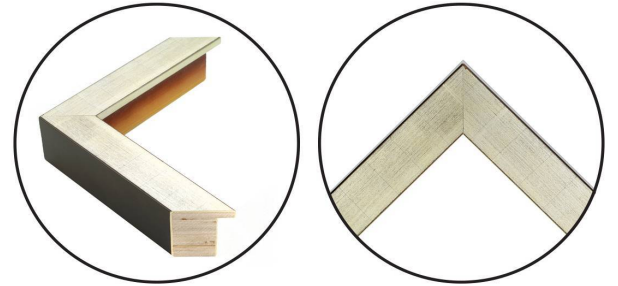

# WENDOVER ART GROUP

ITEM NUMBER : **37298**

TITLE : **Royal Gardens 4**

OUTWARD DIMENSION (W X H) : **26" x 32"**

FRAME (WIDTH X DEPTH) : **M0801SUB1**  
**1.25" x 1.88"**

FRAME FINISH : **Standard Frame**  
**Antique Silver Etched**

DESCRIPTION :

**Deckled and Floated on Mat, Hand-Applied Gold Leaf**

**Deckle**