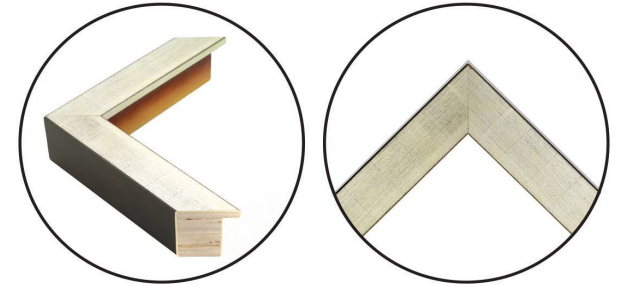

WENDOVER ART GROUP

ITEM NUMBER : **37298**

TITLE : **Royal Gardens 4**

OUTWARD DIMENSION (W X H) : **26" x 32"**

FRAME (WIDTH X DEPTH) : M0801SUB1 | 1.25" x 1.88"

FRAME FINISH : **Standard Frame**

Antique Silver Etched

DESCRIPTION :

Deckled and Floated on Mat, Hand-Applied Gold Leaf

Deckle