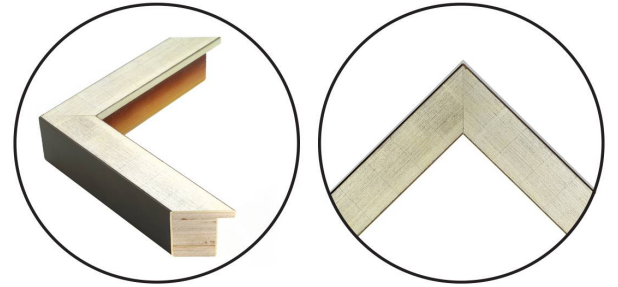

# WENDOVER ART GROUP

ITEM NUMBER : **37299**

TITLE : **Royal Gardens 5**

OUTWARD DIMENSION (W X H) : **26" x 32"**

FRAME (WIDTH X DEPTH) : **M0801SUB1**  
**1.25" x 1.88"**

FRAME FINISH : **Standard Frame**  
**Antique Silver Etched**

DESCRIPTION :

**Deckled and Floated on Mat, Hand-Applied Gold Leaf**

**Deckle**