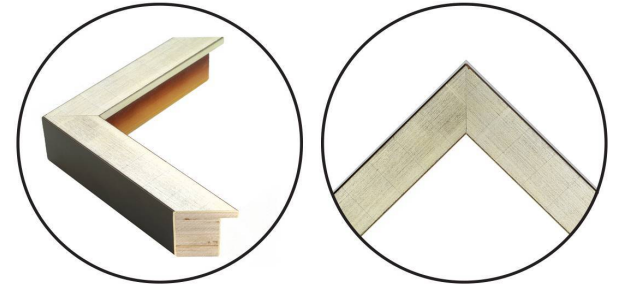

# WENDOVER ART GROUP

ITEM NUMBER : 37299

TITLE : **Royal Gardens 5**

OUTWARD DIMENSION (W X H) : **26" x 32"**

FRAME (WIDTH X DEPTH) : M0801SUB1 | 1.25" x 1.88"

FRAME FINISH : **Standard Frame**

**Antique Silver Etched**

DESCRIPTION :

**Deckled and Floated on Mat, Hand-Applied Gold Leaf**

**Deckle**