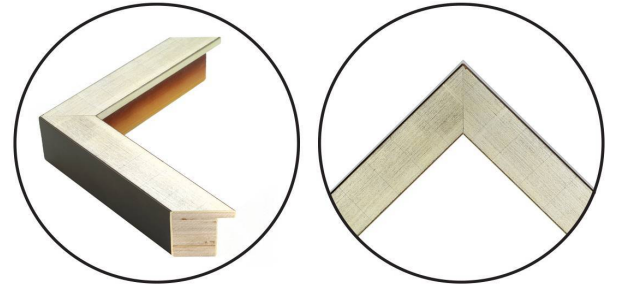

# WENDOVER ART GROUP

ITEM NUMBER : 37299

TITLE : **Royal Gardens 5**

OUTWARD DIMENSION (W X H) : 26" x 32"

FRAME (WIDTH X DEPTH) : **M0801SUB1**  
1.25" x 1.88"

FRAME FINISH : **Standard Frame**  
**Antique Silver Etched**

DESCRIPTION :

**Deckled and Floated on Mat, Hand-Applied Gold Leaf**

**Deckle**