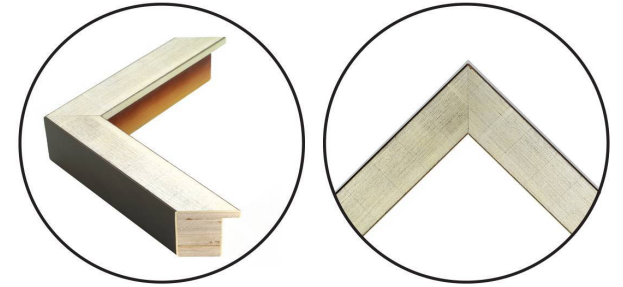

WENDOVER ART GROUP

ITEM NUMBER : **37300**

TITLE : **Royal Gardens 6**

OUTWARD DIMENSION (W X H) : **26" x 32"**

FRAME (WIDTH X DEPTH) : M0801SUB1 | 1.25" x 1.88"

FRAME FINISH : **Standard Frame**

Antique Silver Etched

DESCRIPTION :

Deckled and Floated on Mat, Hand-Applied Gold Leaf

Deckle