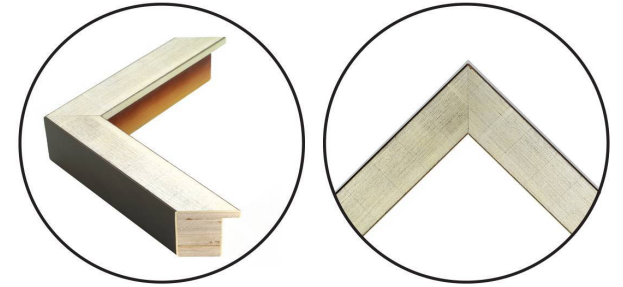

WENDOVER ART GROUP

ITEM NUMBER : 37300

TITLE : **Royal Gardens 6**

OUTWARD DIMENSION (W X H) : **26" x 32"**

FRAME (WIDTH X DEPTH) : **M0801SUB1**
1.25" x 1.88"

FRAME FINISH : **Standard Frame**
Antique Silver Etched

DESCRIPTION :

Deckled and Floated on Mat, Hand-Applied Gold Leaf

Deckle