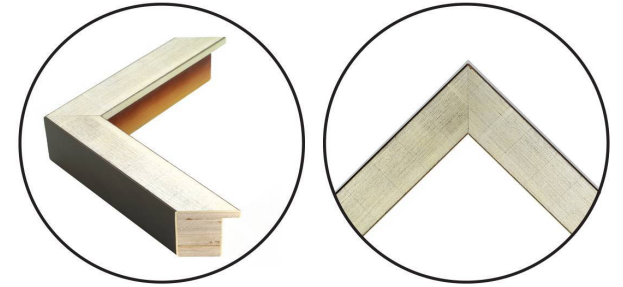

WENDOVER ART GROUP

ITEM NUMBER : 37301

TITLE : **Royal Gardens 7**

OUTWARD DIMENSION (W X H) : **26" x 32"**

FRAME (WIDTH X DEPTH) : **M0801SUB1**
1.25" x 1.88"

FRAME FINISH : **Standard Frame**
Antique Silver Etched

DESCRIPTION :

Deckled and Floated on Mat, Hand-Applied Gold Leaf

Deckle