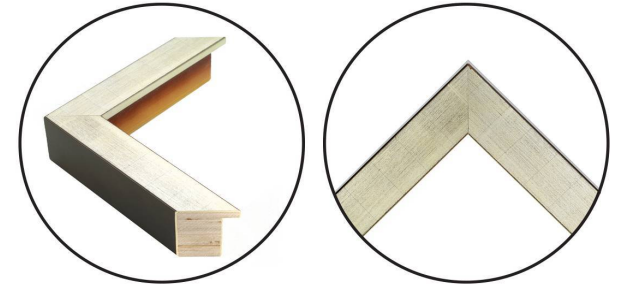

WENDOVER ART GROUP

ITEM NUMBER : **37301**

TITLE : **Royal Gardens 7**

OUTWARD DIMENSION (W X H) : **26" x 32"**

FRAME (WIDTH X DEPTH) : M0801SUB1 | 1.25" x 1.88"

FRAME FINISH : **Standard Frame**

Antique Silver Etched

DESCRIPTION :

Deckled and Floated on Mat, Hand-Applied Gold Leaf

Deckle