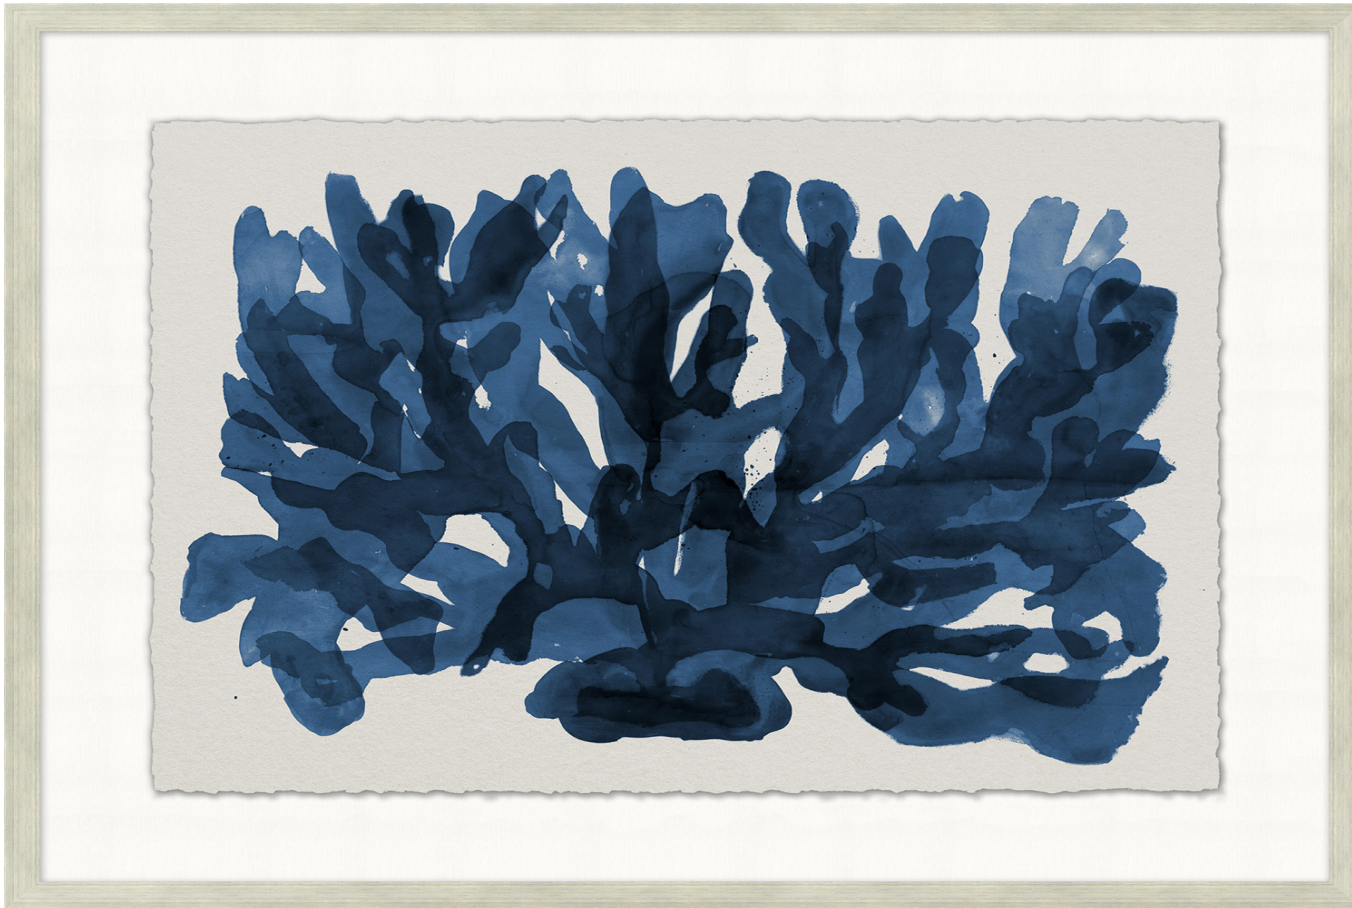

# WENDOVER ART GROUP

---

ITEM NUMBER : **28896**

TITLE : **Navy Coral 2**

OUTWARD DIMENSION (W X H) : **37.5" x 31.5"**

FRAME (WIDTH X DEPTH) : **M0871SUB1  
1" x 3"**

FRAME FINISH : **Standard Frame  
Silver**

DESCRIPTION :

**Deckled and Floated on Mat**