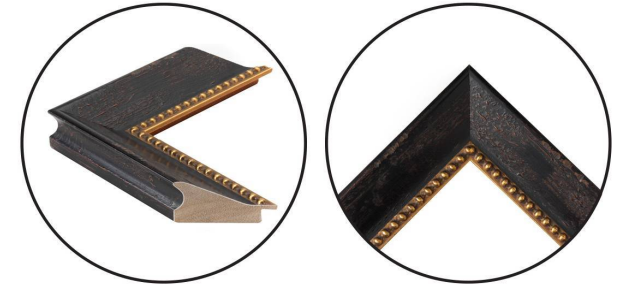

WENDOVER ART GROUP

ITEM NUMBER : **10762**

TITLE : **Crackled Inlet**

OUTWARD DIMENSION (W X H) : **48" x 26"**

FRAME (WIDTH X DEPTH) : M0705 | 2" x 1.38"

FRAME FINISH : **Standard Frame**

Distressed Black with Antique

DESCRIPTION :

Crackled Finish