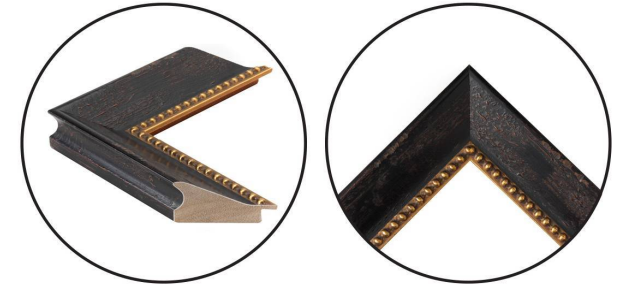

WENDOVER ART GROUP

ITEM NUMBER : 10762

TITLE : **Crackled Inlet**

OUTWARD DIMENSION (W X H) : **48" x 26"**

FRAME (WIDTH X DEPTH) : **M0705**
2" x 1.38"

FRAME FINISH : **Standard Frame**
Distressed Black with Antique

DESCRIPTION :

Crackled Finish