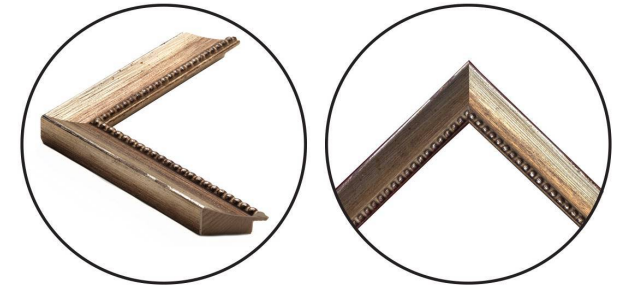

WENDOVER ART GROUP

ITEM NUMBER : **10773**

TITLE : **The Lalcey-Forest Oak**

OUTWARD DIMENSION (W X H) : **22.5" x 22.5"**

FRAME (WIDTH X DEPTH) : M0569SUB1 | 1.25" x 0.88"

FRAME FINISH : **Standard Frame**

Distressed Antique Silver with

DESCRIPTION :

Deckled on Mat