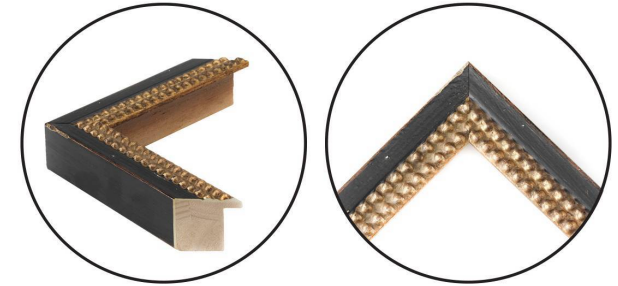

# WENDOVER ART GROUP

ITEM NUMBER : 4483

TITLE : Ricinus

OUTWARD DIMENSION (W X H) : 25" x 36"

FRAME (WIDTH X DEPTH) : M0273SUB1  
1.25" x 1.63"

FRAME FINISH : Standard Frame  
Black with Gold Leaf

DESCRIPTION :

**Straight Fit (No Mats)**