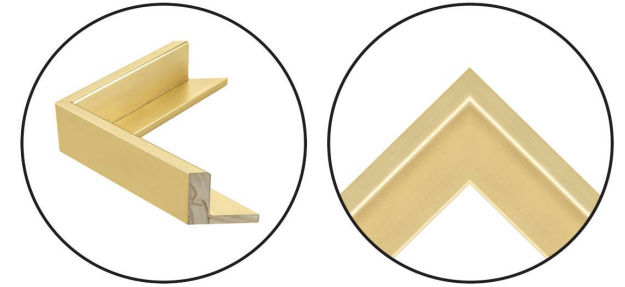

# WENDOVER ART GROUP

---

ITEM NUMBER : **LA4236**

TITLE : **Summer Fields 1 (LA4236)**

OUTWARD DIMENSION (W X H) : **33" x 31"**

FRAME (WIDTH X DEPTH) : **M1124 | 0.63" x 2.13"**

FRAME FINISH : **Floater Frame**

**Gold**

DESCRIPTION :

**Giclee on Canvas, Artist Enhanced**