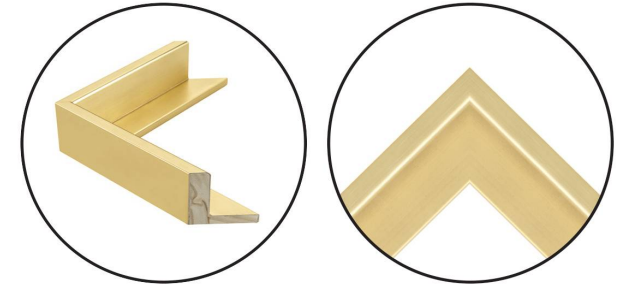

# WENDOVER ART GROUP

---

ITEM NUMBER : **LA4236**

TITLE : **Summer Fields 1 (LA4236)**

OUTWARD DIMENSION (W X H) : **33" x 31"**

FRAME (WIDTH X DEPTH) : **M1124  
0.63" x 2.13"**

FRAME FINISH : **Floater Frame  
Gold**

DESCRIPTION :

**Giclee on Canvas, Artist Enhanced**