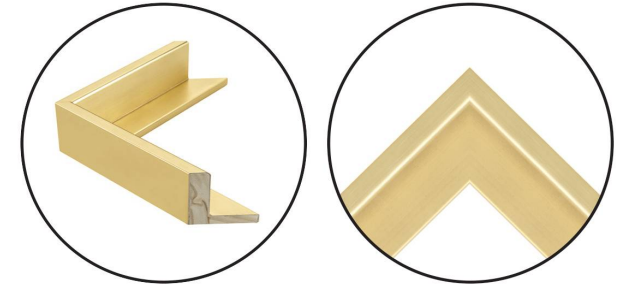

# WENDOVER ART GROUP

---

ITEM NUMBER : **LA4237**

TITLE : **Summer Fields 2 (LA4237)**

OUTWARD DIMENSION (W X H) : **33" x 31"**

FRAME (WIDTH X DEPTH) : **M1124 | 0.63" x 2.13"**

FRAME FINISH : **Floater Frame**

**Gold**

DESCRIPTION :

**Giclee on Canvas, Artist Enhanced**