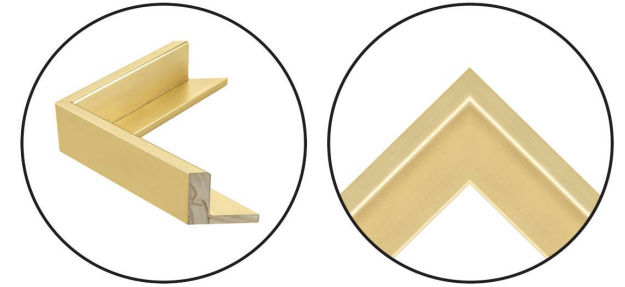

WENDOVER ART GROUP

ITEM NUMBER : **LA4237**

TITLE : **Summer Fields 2 (LA4237)**

OUTWARD DIMENSION (W X H) : **33" x 31"**

FRAME (WIDTH X DEPTH) : **M1124
0.63" x 2.13"**

FRAME FINISH : **Floater Frame
Gold**

DESCRIPTION :

Giclee on Canvas, Artist Enhanced