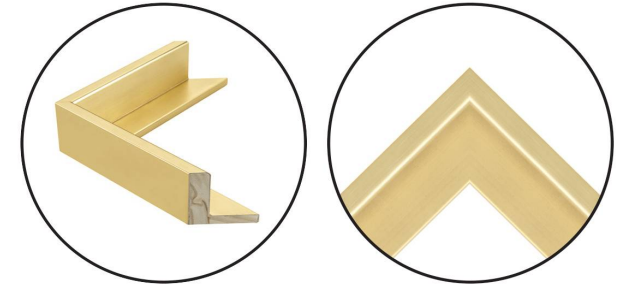

WENDOVER ART GROUP

ITEM NUMBER : **LA4238**

TITLE : **Summer Fields 3 (LA4238)**

OUTWARD DIMENSION (W X H) : **33" x 31"**

FRAME (WIDTH X DEPTH) : **M1124
0.63" x 2.13"**

FRAME FINISH : **Floater Frame
Gold**

DESCRIPTION :

Giclee on Canvas, Artist Enhanced