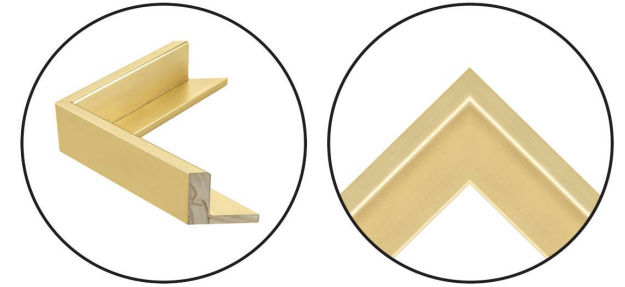

WENDOVER ART GROUP

ITEM NUMBER : **LA4238**

TITLE : **Summer Fields 3 (LA4238)**

OUTWARD DIMENSION (W X H) : **33" x 31"**

FRAME (WIDTH X DEPTH) : **M1124 | 0.63" x 2.13"**

FRAME FINISH : **Floater Frame**

Gold

DESCRIPTION :

Giclee on Canvas, Artist Enhanced