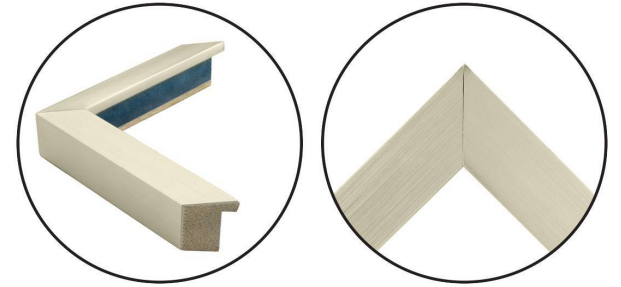

# WENDOVER ART GROUP

---

ITEM NUMBER : **LA4283**

TITLE : **Silver Leaf Sea Grass 1**

OUTWARD DIMENSION (W X H) : **38" x 74"**

FRAME (WIDTH X DEPTH) : M1089 | 1.13" x 1.75"

FRAME FINISH : **Standard Frame**

**Silver**

DESCRIPTION :

**Hand-Applied Gold Leaf**