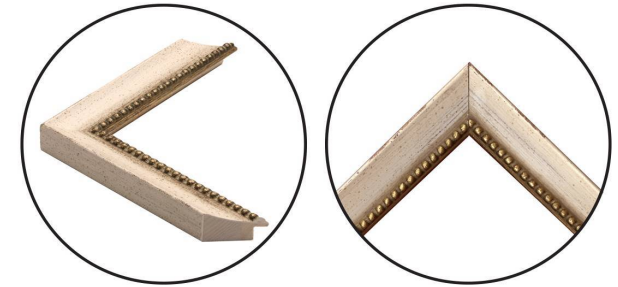

WENDOVER ART GROUP

ITEM NUMBER : 4485

TITLE : **Horizontal Bouquet I**

OUTWARD DIMENSION (W X H) : 18" x 11"

FRAME (WIDTH X DEPTH) : M0567 | 1.25" x 0.88"

FRAME FINISH : **Standard Frame**

Distressed Off-White and Antiqued

DESCRIPTION :

Straight Fit (No Mats)