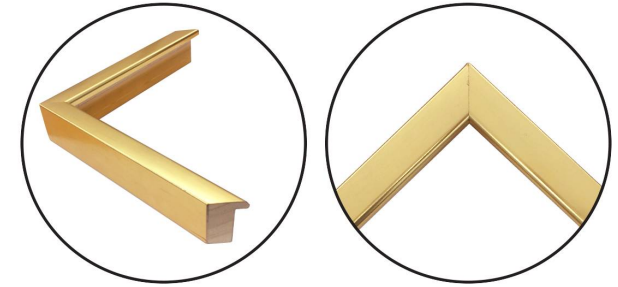

WENDOVER ART GROUP

ITEM NUMBER : **WEU1005**

TITLE : **Venice Studies 5**

OUTWARD DIMENSION (W X H) : **22.25" x 19.25"**

FRAME (WIDTH X DEPTH) : **MC1547
0.69" x 1.44"**

FRAME FINISH : **Standard Frame
Bright Gold**

DESCRIPTION :

Deckled and Floated on Mat, Gold Leaf Edge