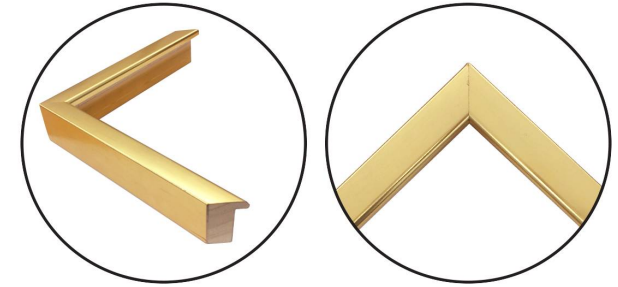

WENDOVER ART GROUP

ITEM NUMBER : **WEU1006**

TITLE : **Venice Studies 6**

OUTWARD DIMENSION (W X H) : **22.25" x 19.25"**

FRAME (WIDTH X DEPTH) : **MC1547
0.69" x 1.44"**

FRAME FINISH : **Standard Frame
Bright Gold**

DESCRIPTION :

Deckled and Floated on Mat, Gold Leaf Edge