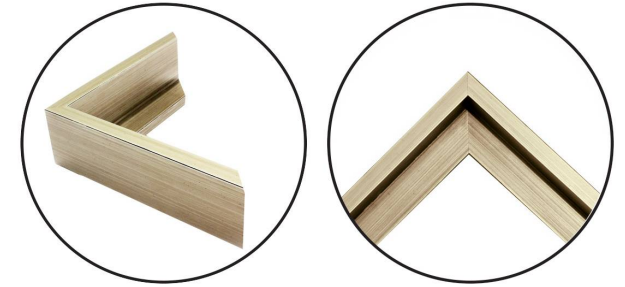

WENDOVER ART GROUP

ITEM NUMBER : **WLD1016**

TITLE : **Windows in the Willows**

OUTWARD DIMENSION (W X H) : **61" x 41"**

FRAME (WIDTH X DEPTH) : **M1123**
0.63" x 2.13"

FRAME FINISH : **Floater Frame**
Antique Silver

DESCRIPTION :

Gallery Wrapped Canvas, Artist Enhanced