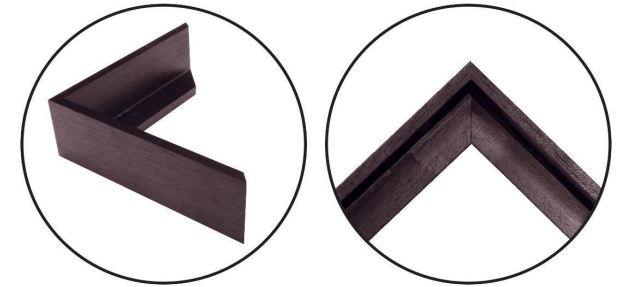

WENDOVER ART GROUP

ITEM NUMBER : **WLD1025**

TITLE : **Turnpike Diary 2**

OUTWARD DIMENSION (W X H) : **50.25" x 50.25"**

FRAME (WIDTH X DEPTH) : M1114 | 0.38" x 2.25"

FRAME FINISH : **Floater Frame**
Espresso

DESCRIPTION :

Gallery Wrapped Canvas, Artist Enhanced