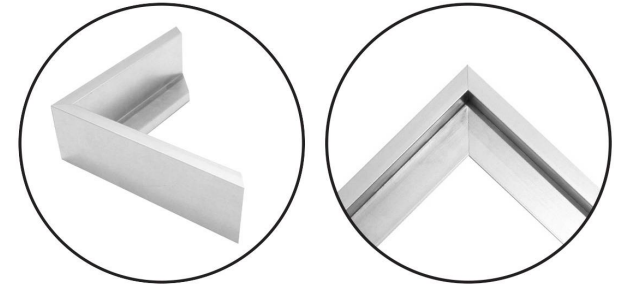

WENDOVER ART GROUP

ITEM NUMBER : **WAB1158**

TITLE : **Silver Sage**

OUTWARD DIMENSION (W X H) : **49" x 61"**

FRAME (WIDTH X DEPTH) : M1125 | 0.63" x 2.13"

FRAME FINISH : **Floater Frame**

Silver

DESCRIPTION :

Gallery Wrapped Canvas, Artist Enhanced