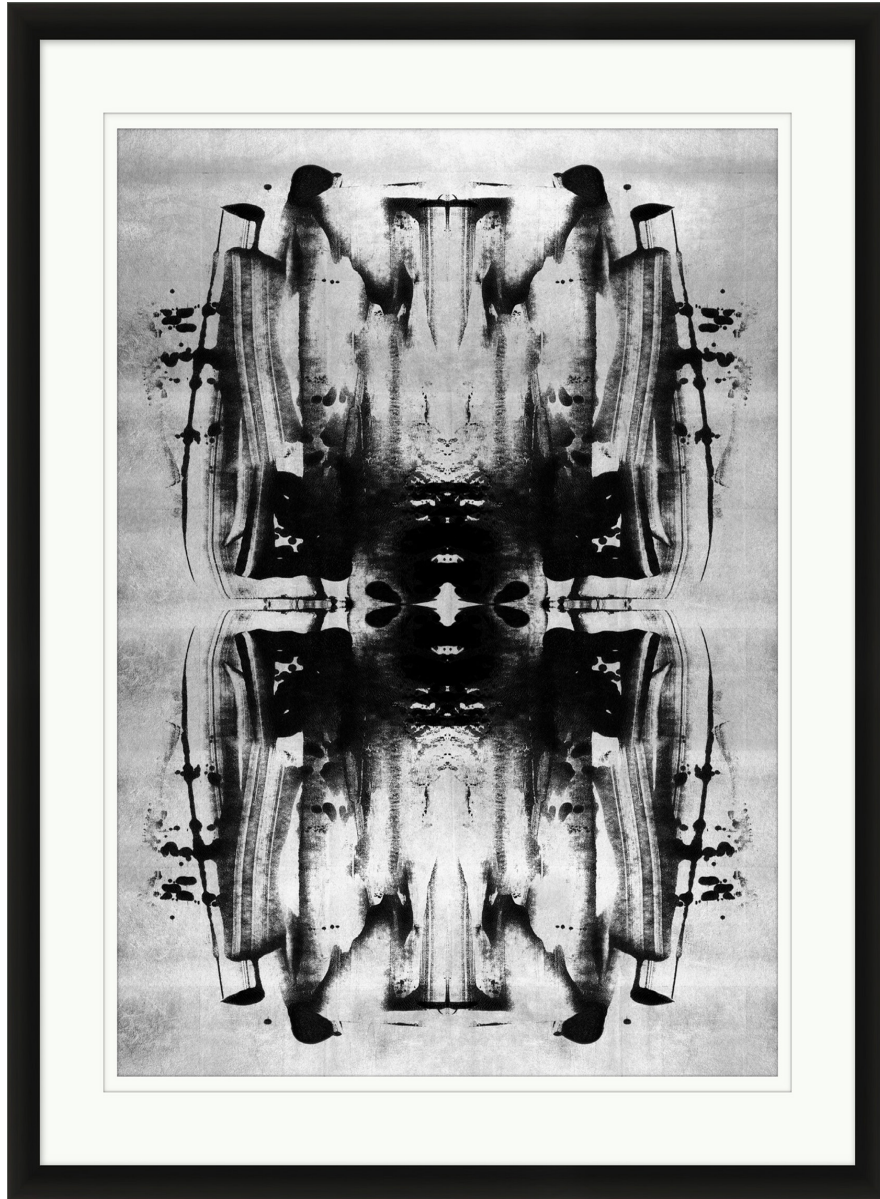

WENDOVER ART GROUP

ITEM NUMBER : **WAB1361**

TITLE : **Mirror Image 1**

OUTWARD DIMENSION (W X H) : **32" x 38"**

FRAME (WIDTH X DEPTH) : **MC1696**
1.25" x 2.13"

FRAME FINISH : **Standard Frame**
High Gloss Black

DESCRIPTION :

Hand Applied Silver Leaf