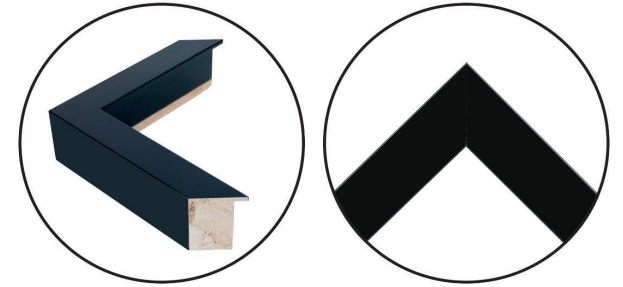

WENDOVER ART GROUP

ITEM NUMBER : **WAB1361**

TITLE : **Mirror Image 1**

OUTWARD DIMENSION (W X H) : **32" x 38"**

FRAME (WIDTH X DEPTH) : **MC1696**
1.25" x 2.13"

FRAME FINISH : **Standard Frame**
High Gloss Black

DESCRIPTION :

Hand Applied Silver Leaf