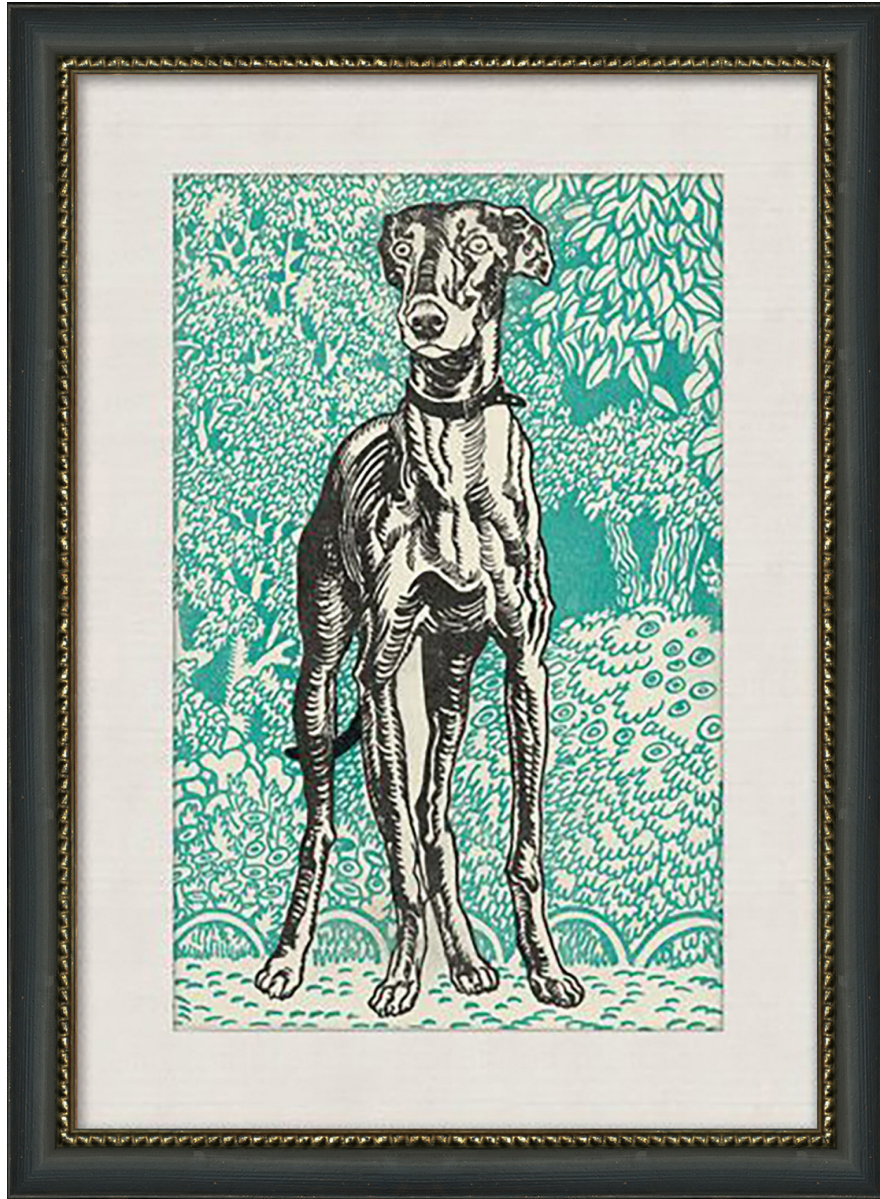

WENDOVER ART GROUP

ITEM NUMBER : **WAN1040**

TITLE : **Woman's Best Friend 3**

OUTWARD DIMENSION (W X H) : **16" x 21"**

FRAME (WIDTH X DEPTH) : M0568SUB1 | 1.25" x 0.88"

FRAME FINISH : **Standard Frame**

Distressed Black with Antique

DESCRIPTION :

Single Mat