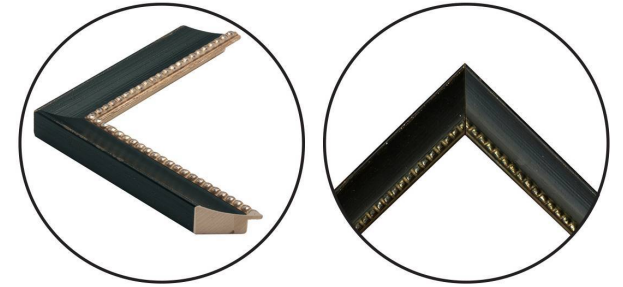

WENDOVER ART GROUP

ITEM NUMBER : **WAN1040**

TITLE : **Woman's Best Friend 3**

OUTWARD DIMENSION (W X H) : **16" x 21"**

FRAME (WIDTH X DEPTH) : M0568SUB1 | 1.25" x 0.88"

FRAME FINISH : **Standard Frame**

Distressed Black with Antique

DESCRIPTION :

Single Mat