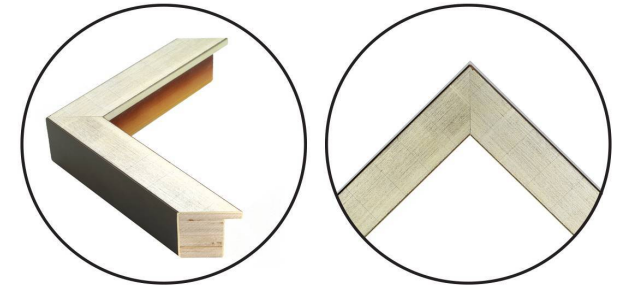

WENDOVER ART GROUP

ITEM NUMBER : **WAN1047**

TITLE : **Woodland Afternoon 4**

OUTWARD DIMENSION (W X H) : **32" x 32"**

FRAME (WIDTH X DEPTH) : M0801SUB1 | 1.25" x 1.88"

FRAME FINISH : **Standard Frame**

Antique Silver Etched

DESCRIPTION :

Deckled and Floated on Mat