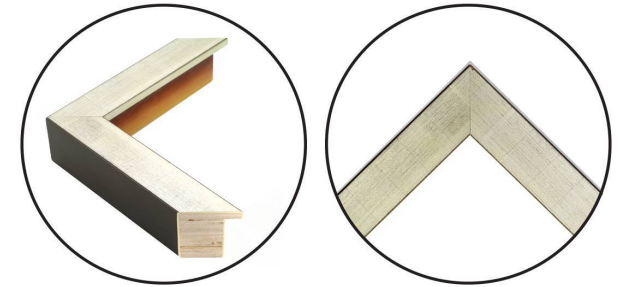

WENDOVER ART GROUP

ITEM NUMBER : **WAN1047**

TITLE : **Woodland Afternoon 4**

OUTWARD DIMENSION (W X H) : **32" x 32"**

FRAME (WIDTH X DEPTH) : **M0801SUB1**
1.25" x 1.88"

FRAME FINISH : **Standard Frame**
Antique Silver Etched

DESCRIPTION :

Deckled and Floated on Mat