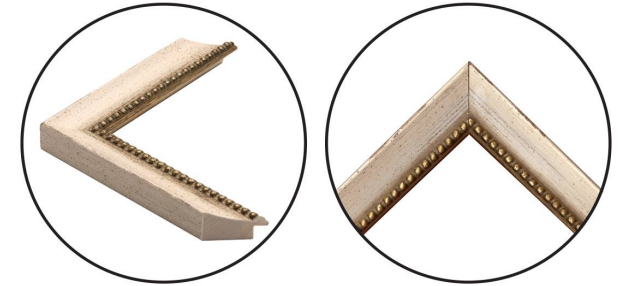

WENDOVER ART GROUP

ITEM NUMBER : **WLD1124**

TITLE : **Light Landscape 2**

OUTWARD DIMENSION (W X H) : **21" x 18"**

FRAME (WIDTH X DEPTH) : **M0567**
1.25" x 0.88"

FRAME FINISH : **Standard Frame**
Distressed Ivory

DESCRIPTION :

Crackled Finish, Deckled and Floated on Mat