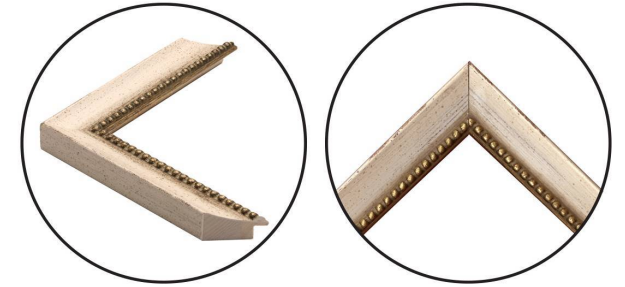

# WENDOVER ART GROUP

---

ITEM NUMBER : **WLD1126**

TITLE : **Light Landscape 4**

OUTWARD DIMENSION (W X H) : **21" x 18"**

FRAME (WIDTH X DEPTH) : **M0567**  
**1.25" x 0.88"**

FRAME FINISH : **Standard Frame**  
**Distressed Ivory**

DESCRIPTION :

**Crackled Finish, Deckled and Floated on Mat**