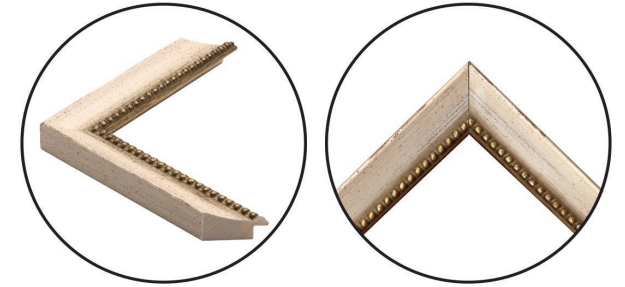

# WENDOVER ART GROUP

---

ITEM NUMBER : **WLD1128**

TITLE : **Light Landscape 6**

OUTWARD DIMENSION (W X H) : **21" x 18"**

FRAME (WIDTH X DEPTH) : **M0567**  
**1.25" x 0.88"**

FRAME FINISH : **Standard Frame**  
**Distressed Ivory**

DESCRIPTION :

**Crackled Finish, Deckled and Floated on Mat**