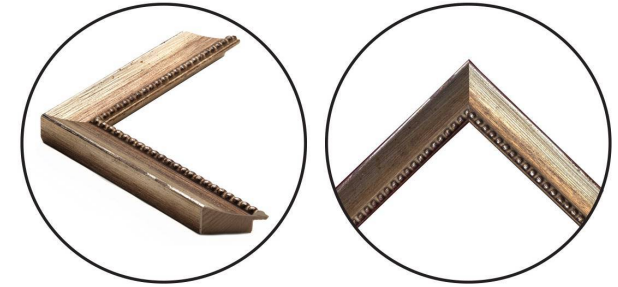

WENDOVER ART GROUP

ITEM NUMBER : **11282**

TITLE : **San Giorgio**

OUTWARD DIMENSION (W X H) : **28.25" x 18.25"**

FRAME (WIDTH X DEPTH) : M0569SUB1 | 1.25" x 0.88"

FRAME FINISH : **Standard Frame**

Distressed Antique Silver with

DESCRIPTION :

Double Mats