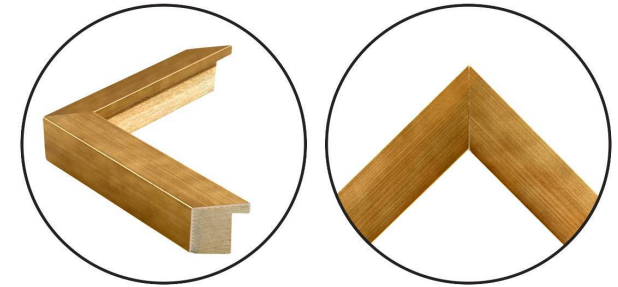

WENDOVER ART GROUP

ITEM NUMBER : **WSL1041**

TITLE : **Red Still Life 1**

OUTWARD DIMENSION (W X H) : **29.5" x 29.5"**

FRAME (WIDTH X DEPTH) : **M1087
1.13" x 1.75"**

FRAME FINISH : **Standard Frame
Satin Gold**

DESCRIPTION :

Giclee on Canvas, Artist Enhanced