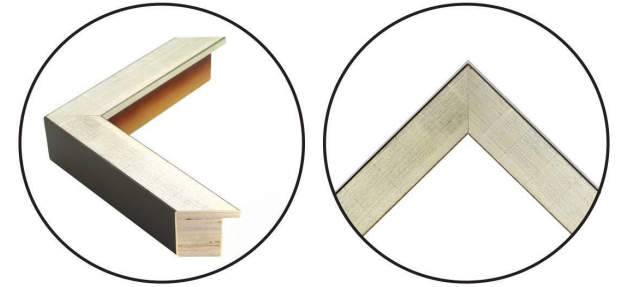

# WENDOVER ART GROUP

---

ITEM NUMBER : **WCL1393**

TITLE : **New Orinthology 2**

OUTWARD DIMENSION (W X H) : **31.5" x 48.5"**

FRAME (WIDTH X DEPTH) : **M0801SUB1**  
**1.25" x 1.88"**

FRAME FINISH : **Standard Frame**  
**Antique Silver Etched**

DESCRIPTION :

**Straight Fit (No Mats), with Liner**