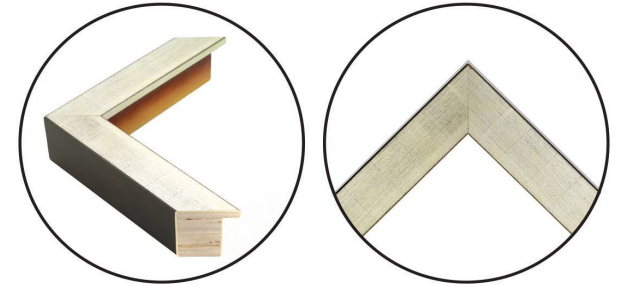

WENDOVER ART GROUP

ITEM NUMBER : **WSL1066**

TITLE : **April Unfurled 1**

OUTWARD DIMENSION (W X H) : **24" x 32"**

FRAME (WIDTH X DEPTH) : **M0801SUB1**
1.25" x 1.88"

FRAME FINISH : **Standard Frame**
Antique Silver Etched

DESCRIPTION :

Giclee on Canvas, Artist Enhanced