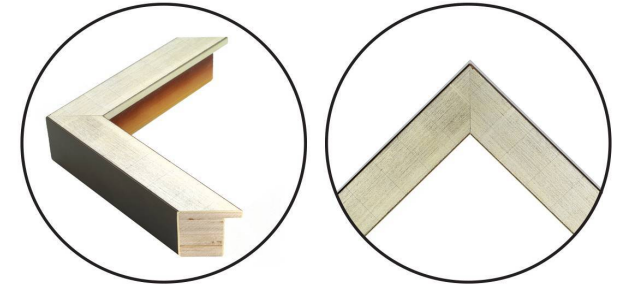

# WENDOVER ART GROUP

---

ITEM NUMBER : **WAN1169**

TITLE : **Pups**

OUTWARD DIMENSION (W X H) : **43.5" x 33.5"**

FRAME (WIDTH X DEPTH) : **M0801SUB1 | 1.25" x 1.88"**

FRAME FINISH : **Standard Frame**

**Antique Silver Etched**

DESCRIPTION :

**Straight Fit (No Mats), with Liner**