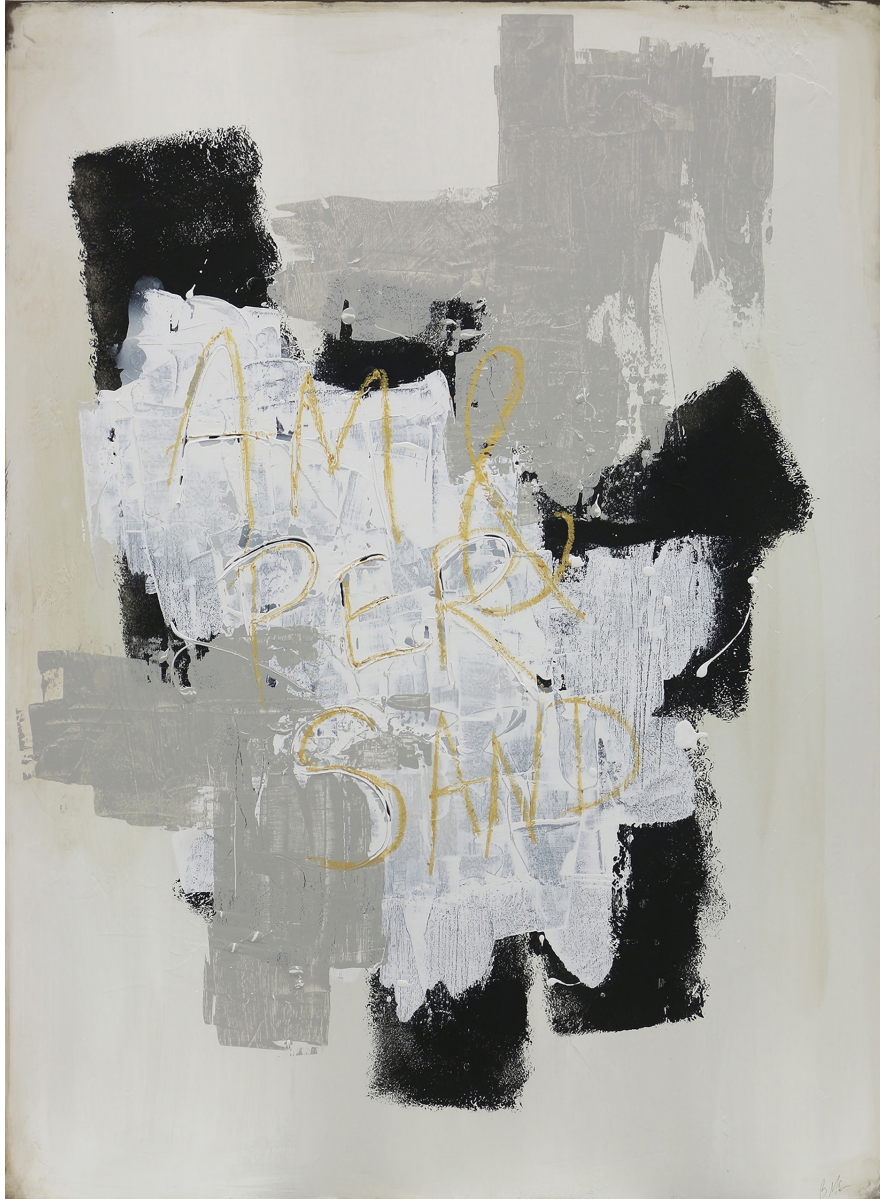

# WENDOVER ART GROUP

---

ITEM NUMBER : **WLA1214**

TITLE : **Ampersand**

OUTWARD DIMENSION (W X H) : **36" x 48"**

DESCRIPTION :

**Hand Painted Reproduction Original on Artist Panel,  
Stained Wood Stretcher Bars**