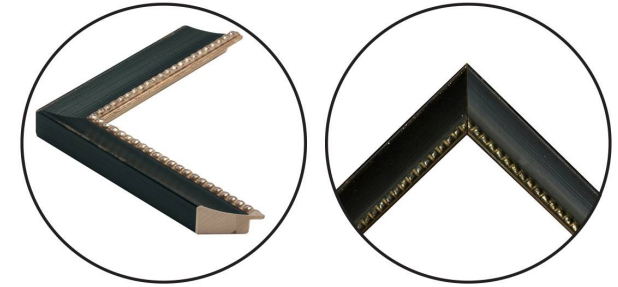

WENDOVER ART GROUP

ITEM NUMBER : **12608**

TITLE : **Crackled Moth 4**

OUTWARD DIMENSION (W X H) : **25.7" x 15.7"**

FRAME (WIDTH X DEPTH) : **M0568SUB1
1.25" x 0.88"**

FRAME FINISH : **Standard Frame
Distressed Black with Antique**

DESCRIPTION :

Crackled Finish