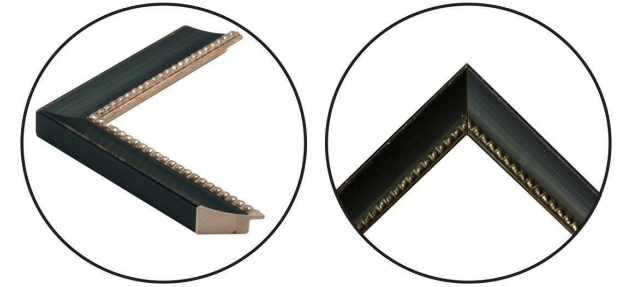

WENDOVER ART GROUP

ITEM NUMBER : 12610

TITLE : **Crackled Moth 6**

OUTWARD DIMENSION (W X H) : 25.7" x 15.7"

FRAME (WIDTH X DEPTH) : **M0568SUB1**
1.25" x 0.88"

FRAME FINISH : **Standard Frame**
Distressed Black with Antique

DESCRIPTION :

Crackled Finish