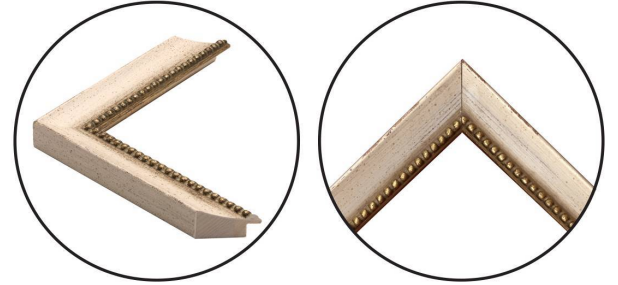

WENDOVER ART GROUP

ITEM NUMBER : **WAN2051**

TITLE : **Winter Woodland Creature 3**

OUTWARD DIMENSION (W X H) : **19" x 22"**

FRAME (WIDTH X DEPTH) : **M0567**
1.25" x 0.88"

FRAME FINISH : **Standard Frame**
Distressed Ivory

DESCRIPTION :

Deckled and Floated on Mat