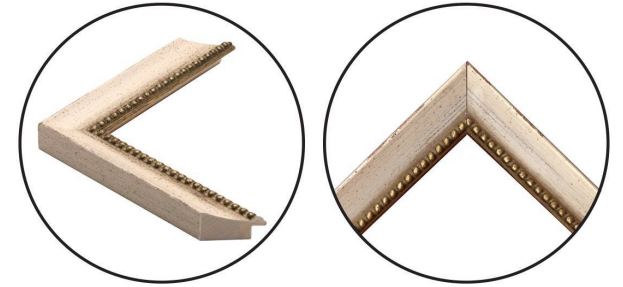

WENDOVER ART GROUP

ITEM NUMBER : **WAN2052**

TITLE : **Winter Woodland Creature 4**

OUTWARD DIMENSION (W X H) : **19" x 22"**

FRAME (WIDTH X DEPTH) : **M0567**
1.25" x 0.88"

FRAME FINISH : **Standard Frame**
Distressed Ivory

DESCRIPTION :

Deckled and Floated on Mat