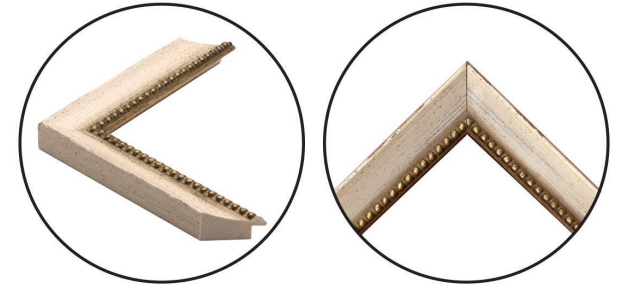

WENDOVER ART GROUP

ITEM NUMBER : **WAN2053**

TITLE : **Winter Woodland Creature 5**

OUTWARD DIMENSION (W X H) : **19" x 22"**

FRAME (WIDTH X DEPTH) : **M0567**
1.25" x 0.88"

FRAME FINISH : **Standard Frame**
Distressed Ivory

DESCRIPTION :

Deckled and Floated on Mat