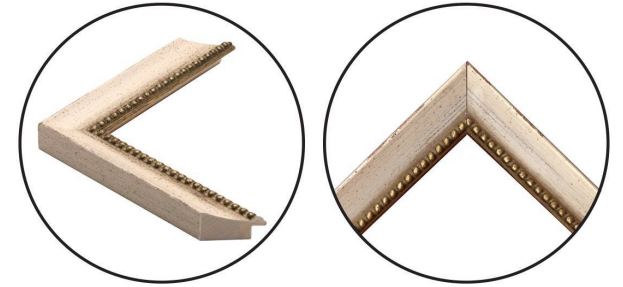

WENDOVER ART GROUP

ITEM NUMBER : **WAN2055**

TITLE : **Winter Woodland Creature 7**

OUTWARD DIMENSION (W X H) : **19" x 22"**

FRAME (WIDTH X DEPTH) : **M0567**
1.25" x 0.88"

FRAME FINISH : **Standard Frame**
Distressed Ivory

DESCRIPTION :

Deckled and Floated on Mat