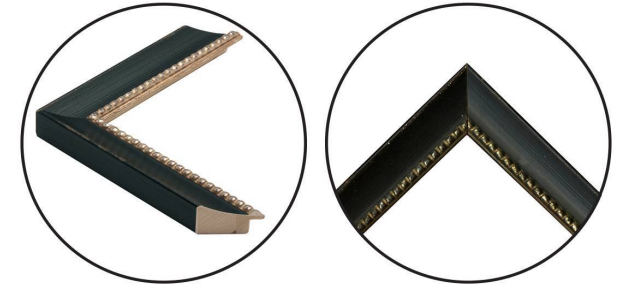

WENDOVER ART GROUP

ITEM NUMBER : **WNT1411**

TITLE : **Wilderness 4**

OUTWARD DIMENSION (W X H) : **22" x 18"**

FRAME (WIDTH X DEPTH) : **M0568SUB1**
1.25" x 0.88"

FRAME FINISH : **Standard Frame**
Distressed Black with Antique

DESCRIPTION :

Deckled and Floated on Mat, with Hand Applied Crackle

Finish